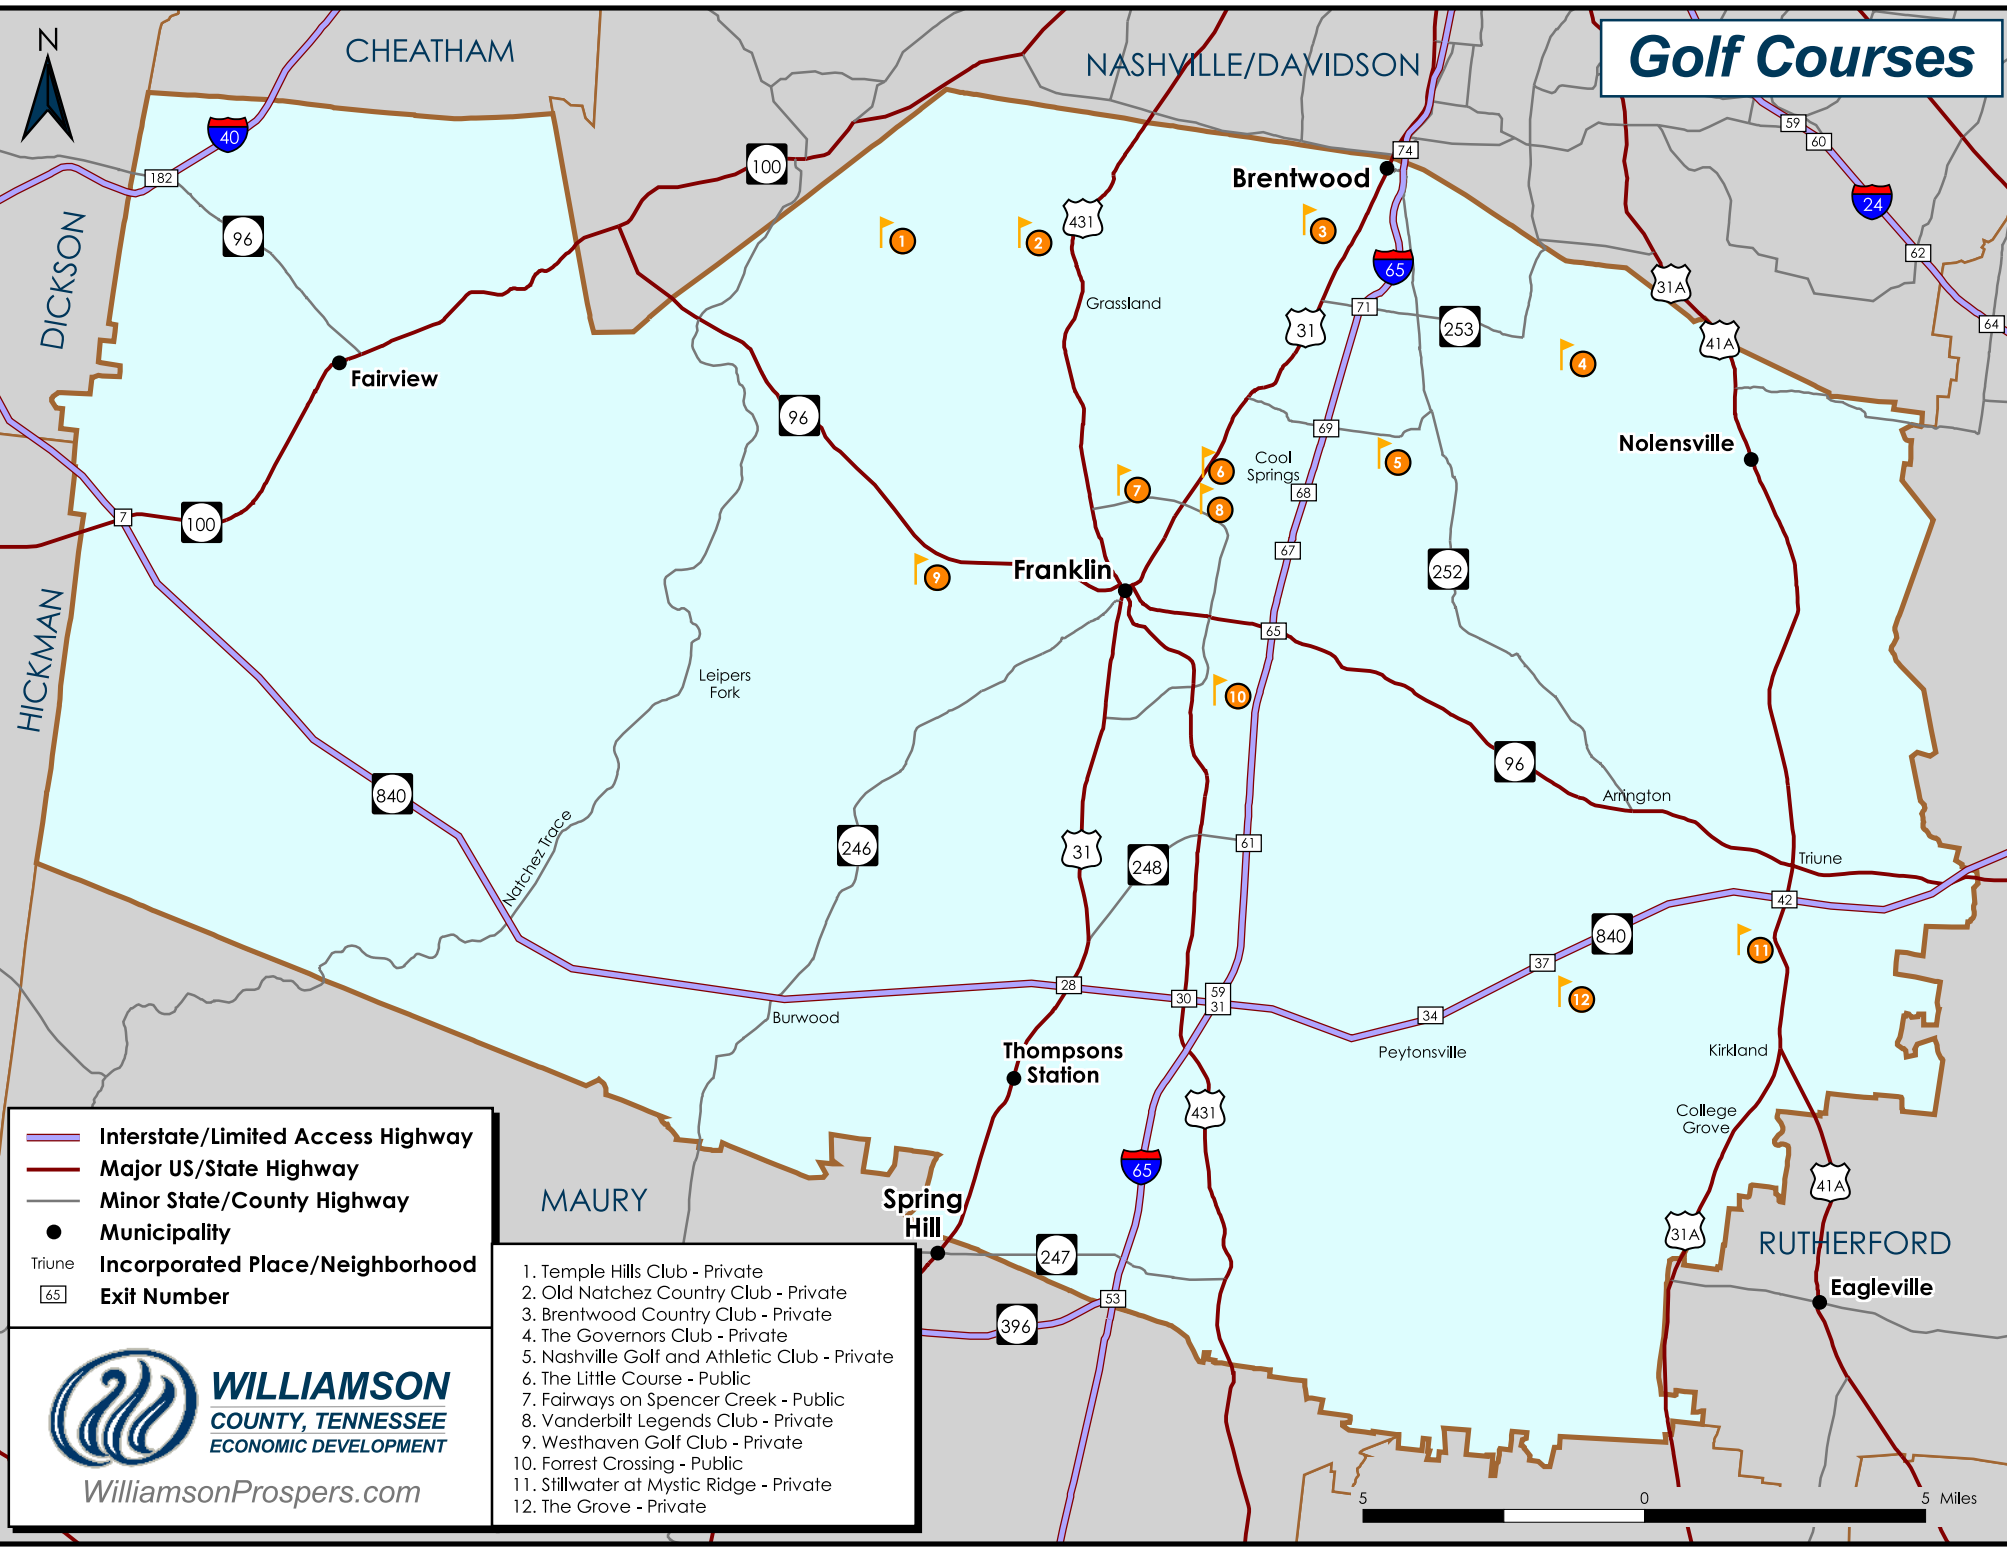

Golf Courses

-  Interstate/Limited Access Highway
-  Major US/State Highway
-  Minor State/County Highway
-  Municipality
-  Incorporated Place/Neighborhood
-  Exit Number

1. Temple Hills Club - Private
2. Old Natchez Country Club - Private
3. Brentwood Country Club - Private
4. The Governors Club - Private
5. Nashville Golf and Athletic Club - Private
6. The Little Course - Public
7. Fairways on Spencer Creek - Public
8. Vanderbilt Legends Club - Private
9. Westhaven Golf Club - Private
10. Forrest Crossing - Public
11. Stillwater at Mystic Ridge - Private
12. The Grove - Private